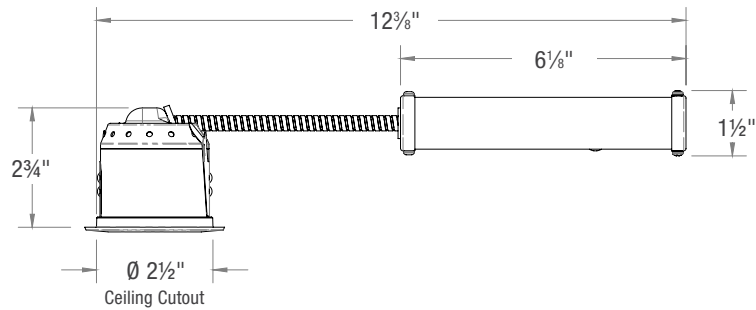

CSL

GYROSHIFT

GYROSHIFT ADJUSTABLE 1" 2" 3" LED DOWNLIGHT

PROJECT: _____

TYPE: _____

NOTE: _____

SPEC-00220 GYROSHIFT, 1" 2" 3", V-0.7, UPDATED 04/25/2024

GSD-1, GSD-2, GSD-3
(Round Trim, Square Trim)

HOUSING AND LIGHT ENGINE LINE DRAWINGS

**GSD-1
GYROSHIFT 1" ROUND**

**GSD-1
GYROSHIFT 1" SQUARE**