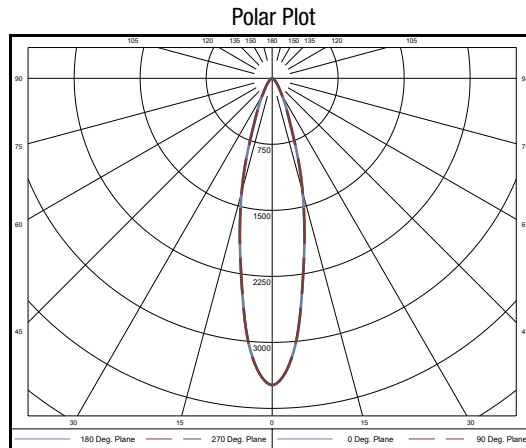

PHOTOMETRICS

GyroShift Downlight 3", 10° Optic

GyroShift Downlight 3", 30° Optic

GyroShift Downlight 3", 50° Optic

GYROSHIFT

**GYROSHIFT ADJUSTABLE
1" 2" 3" LED DOWNLIGHT**

PROJECT: _____

TYPE: _____