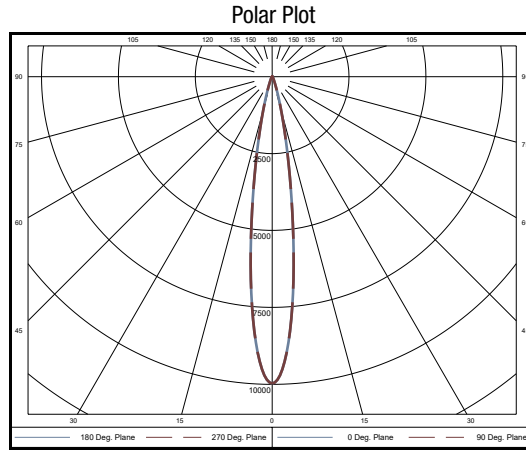

PHOTOMETRICS

GyroShift Downlight 3", 10° Optic

GyroShift Downlight 3", 30° Optic

GyroShift Downlight 3", 50° Optic

GYROSHIFT

**GYROSHIFT ADJUSTABLE
1" 2" 3" LED DOWNLIGHT**

PROJECT: _____

TYPE: _____