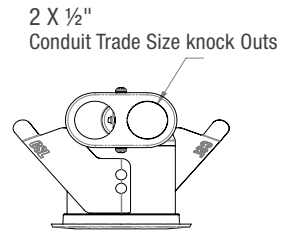

**GSD-1
GYROSHIFT 1" SQUARE**