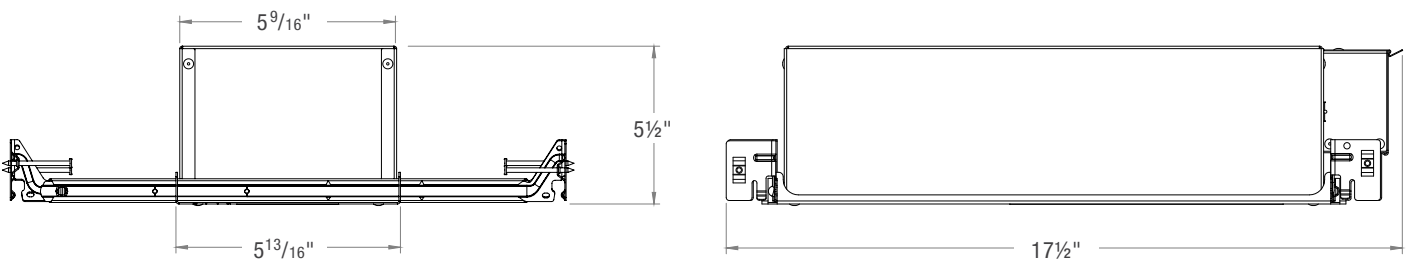

2" DOWNLIGHT, PAN AND HANGER HAR

1" DOWNLIGHT, FOAM BOX ENCLOSURE