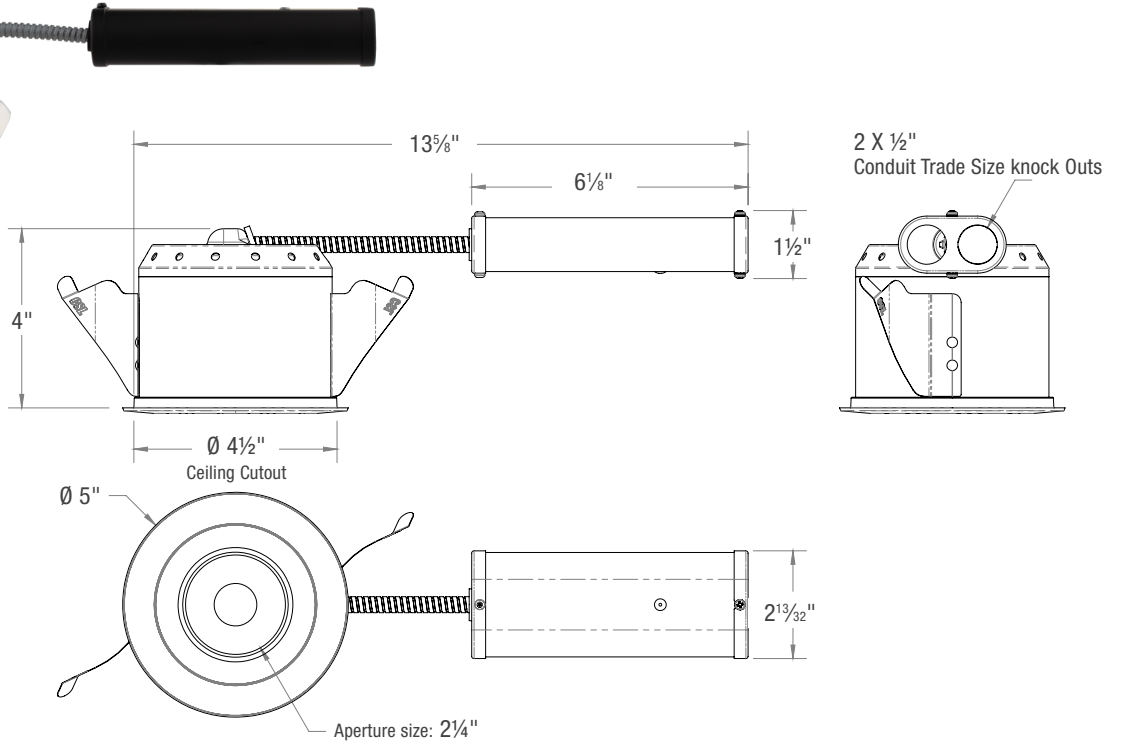

TYPE: _____

NOTE: _____

SPEC-00220 GYROSHIFT, 1" 2" 3", V-0.7, UPDATED 04/25/2024

GSD-1, GSD-2, GSD-3
(Round Trim, Square Trim)

HOUSING AND LIGHT ENGINE LINE DRAWINGS

GSD-3
GYROSHIFT 3" ROUND

GSD-3
GYROSHIFT 3" SQUARE