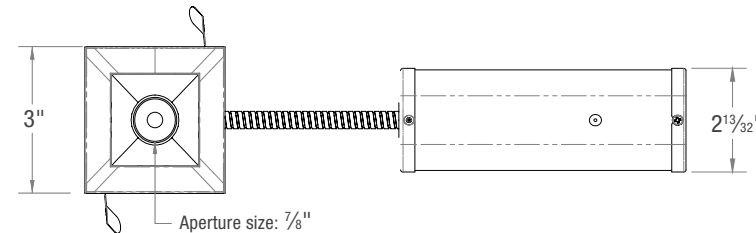

CSL

GYROSHIFT

GYROSHIFT ADJUSTABLE 1" 2" 3" LED DOWNLIGHT

PROJECT: _____

TYPE: _____

NOTE: _____

SPEC-00220 GYROSHIFT, 1" 2" 3", V-0.7, UPDATED 04/25/2024

GSD-1, GSD-2, GSD-3
(Round Trim, Square Trim)

HOUSING AND LIGHT ENGINE LINE DRAWINGS

**GSD-1
GYROSHIFT 1" ROUND**

**GSD-1
GYROSHIFT 1" SQUARE**