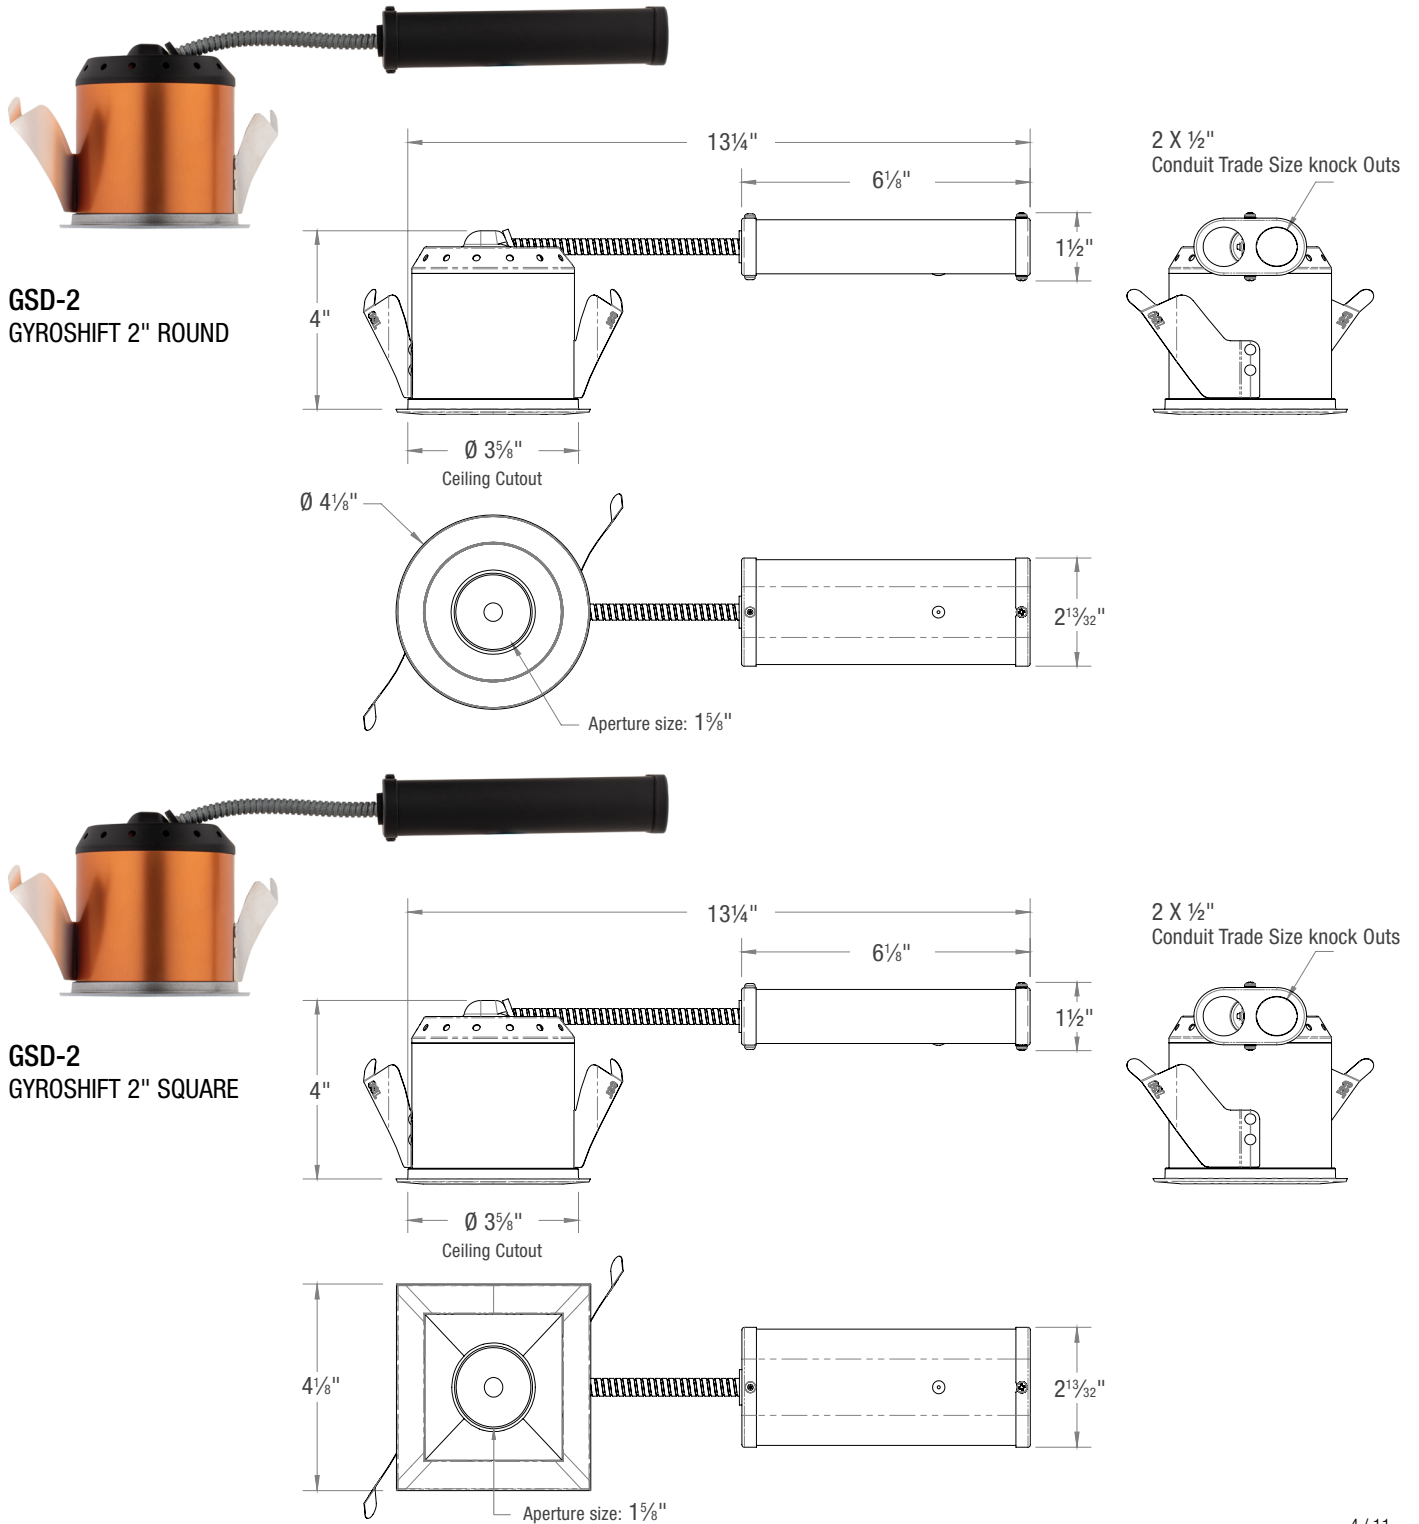

HOUSING AND LIGHT ENGINE LINE DRAWINGS

**GSD-1
GYROSHIFT 1" ROUND**

**GSD-1
GYROSHIFT 1" SQUARE**

HOUSING AND LIGHT ENGINE LINE DRAWINGS

CSL

GYROSHIFT

GYROSHIFT ADJUSTABLE 1" 2" 3" LED DOWNLIGHT

PROJECT: _____

TYPE: _____

NOTE: _____

SPEC-00220 GYROSHIFT, 1" 2" 3", V-0.7, UPDATED 04/25/2024

GSD-1, GSD-2, GSD-3
(Round Trim, Square Trim)

HOUSING AND LIGHT ENGINE LINE DRAWINGS

GSD-3
GYROSHIFT 3" ROUND

GSD-3
GYROSHIFT 3" SQUARE