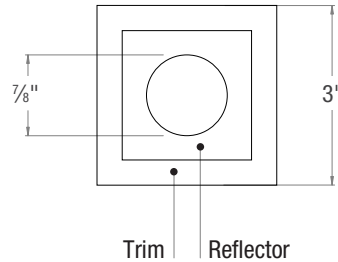

GYROSHIFT 1" SQUARE TRIM