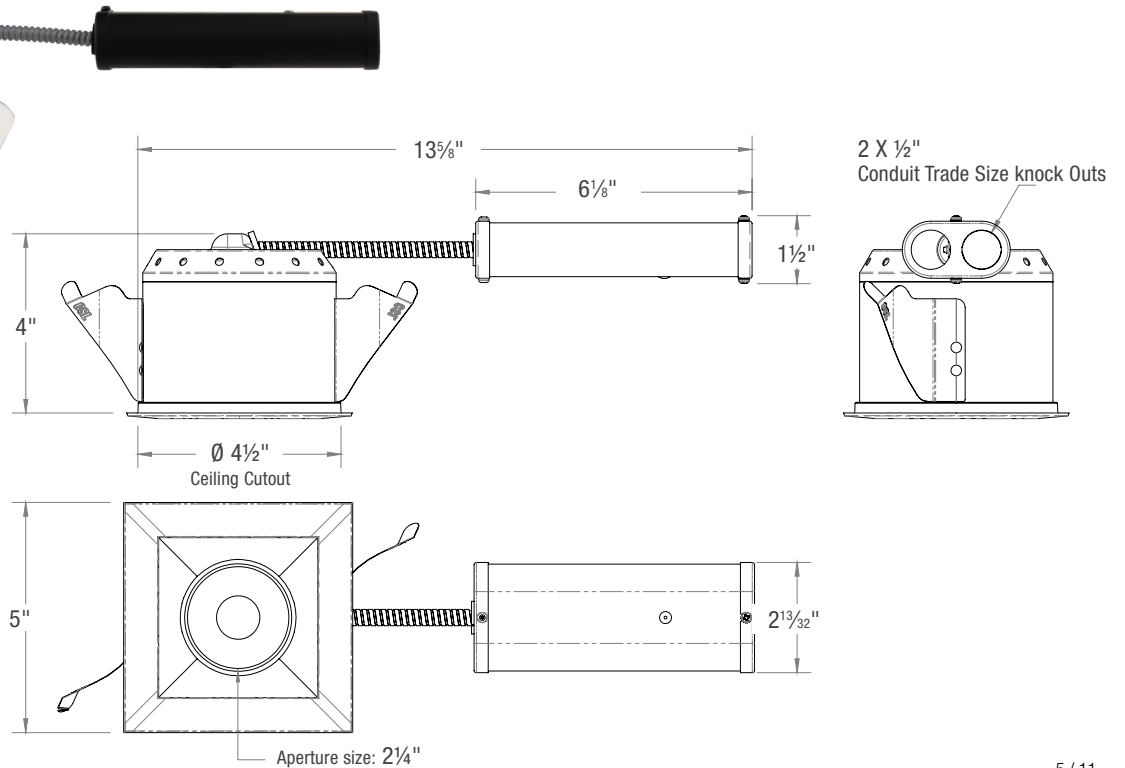

HOUSING AND LIGHT ENGINE LINE DRAWINGS

**GSD-1
GYROSHIFT 1" ROUND**

**GSD-1
GYROSHIFT 1" SQUARE**

HOUSING AND LIGHT ENGINE LINE DRAWINGS

CSL

GYROSHIFT

GYROSHIFT ADJUSTABLE 1" 2" 3" LED DOWNLIGHT

PROJECT: _____

TYPE: _____

NOTE: _____

SPEC-00220 GYROSHIFT, 1" 2" 3", V-0.7, UPDATED 04/25/2024

GSD-1, GSD-2, GSD-3
(Round Trim, Square Trim)

HOUSING AND LIGHT ENGINE LINE DRAWINGS

GSD-3
GYROSHIFT 3" ROUND

GSD-3
GYROSHIFT 3" SQUARE