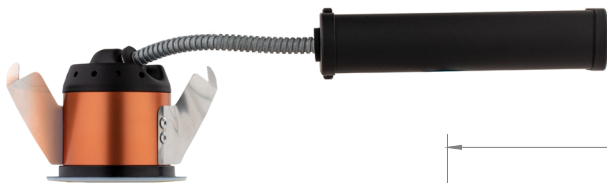

**GSD-1
GYROSHIFT 1" SQUARE**