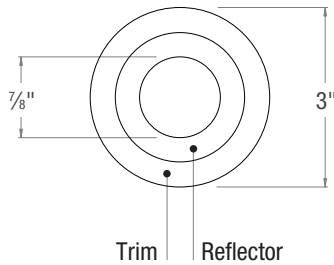

TRIM SHAPE

GYROSHIFT 1" ROUND TRIM