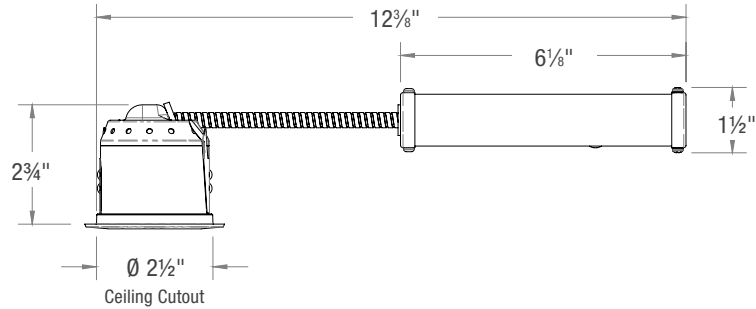

**GSD-1
GYROSHIFT 1" SQUARE**