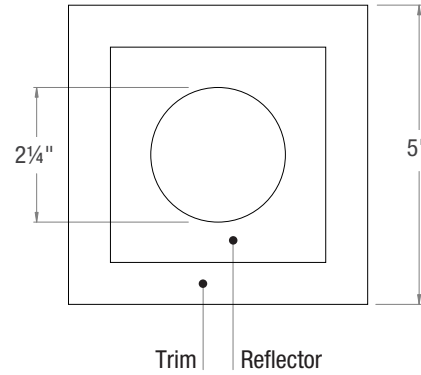

Square
White Trim - Haze Reflector

Square
White Trim - Bronze Reflector

TRIM SHAPE

GYROSHIFT 3" ROUND TRIM

GYROSHIFT 3" SQUARE TRIM

TRIM & REFLECTOR COLOR

Round
White Trim - White Reflector

Round
White Trim - Black Reflector