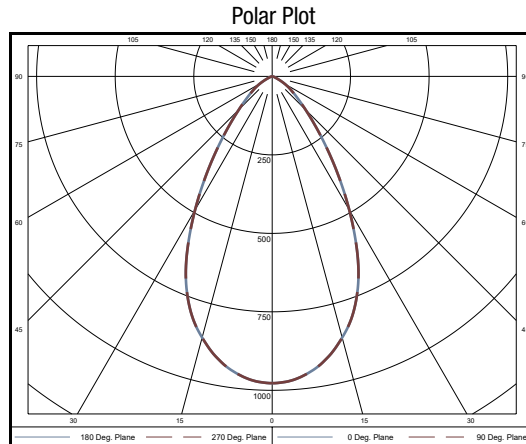

PHOTOMETRICS

GyroShift Downlight 3", 10° Optic

GyroShift Downlight 3", 30° Optic

GyroShift Downlight 3", 50° Optic

GYROSHIFT

**GYROSHIFT ADJUSTABLE
1" 2" 3" LED DOWNLIGHT**

PROJECT: _____

TYPE: _____