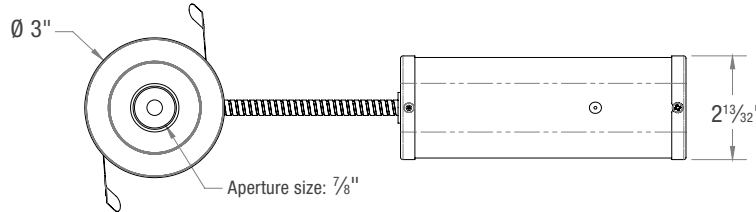

**GSD-1
GYROSHIFT 1" SQUARE**