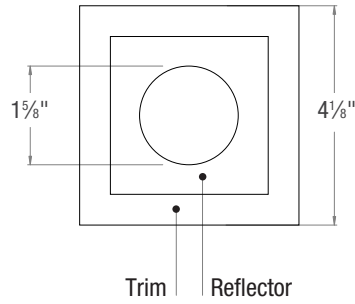

Square
White Trim - White Reflector

Square
White Trim - Black Reflector

Square
White Trim - Haze Reflector

Square
White Trim - Bronze Reflector

TRIM SHAPE

GYROSHIFT 2" ROUND TRIM

GYROSHIFT 2" SQUARE TRIM

TRIM & REFLECTOR COLOR