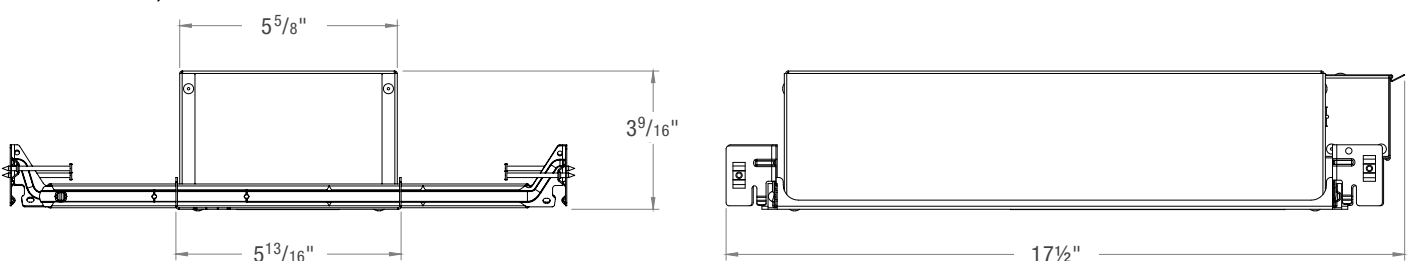

HOUSING DIMENSIONS

1" DOWNLIGHT, PAN AND HANGER HAR

1" DOWNLIGHT, FOAM BOX ENCLOSURE

2" DOWNLIGHT, PAN AND HANGER HAR

2" DOWNLIGHT, FOAM BOX ENCLOSURE

3" DOWNLIGHT, PAN AND HANGER HAR

3" DOWNLIGHT, FOAM BOX ENCLOSURE