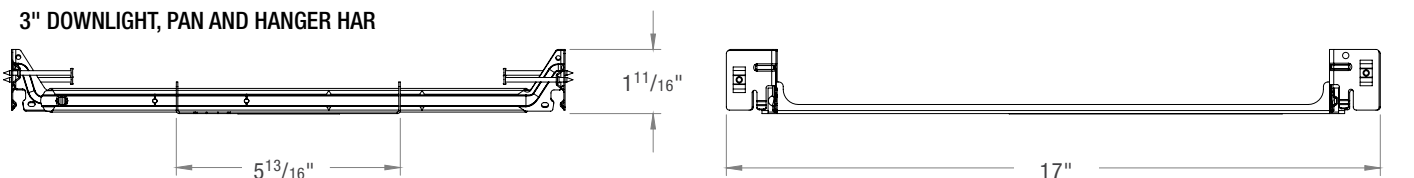

HOUSING DIMENSIONS

1" DOWNLIGHT, PAN AND HANGER HAR

1" DOWNLIGHT, FOAM BOX ENCLOSURE

2" DOWNLIGHT, PAN AND HANGER HAR

2" DOWNLIGHT, FOAM BOX ENCLOSURE

3" DOWNLIGHT, PAN AND HANGER HAR

3" DOWNLIGHT, FOAM BOX ENCLOSURE