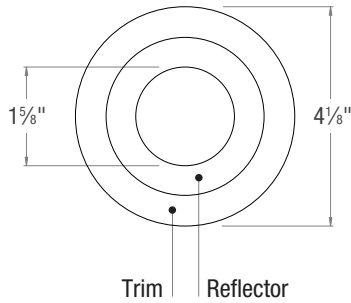

Square
White Trim - White Reflector

Square
White Trim - Black Reflector

Square
White Trim - Haze Reflector

Square
White Trim - Bronze Reflector

TRIM SHAPE

GYROSHIFT 2" ROUND TRIM

GYROSHIFT 2" SQUARE TRIM

TRIM & REFLECTOR COLOR