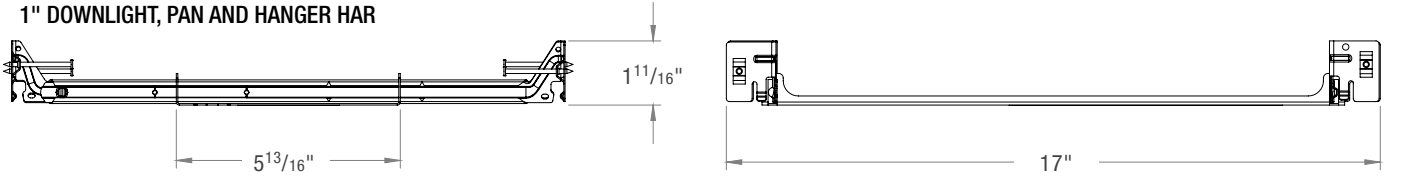

HOUSING DIMENSIONS

1" DOWNLIGHT, PAN AND HANGER HAR