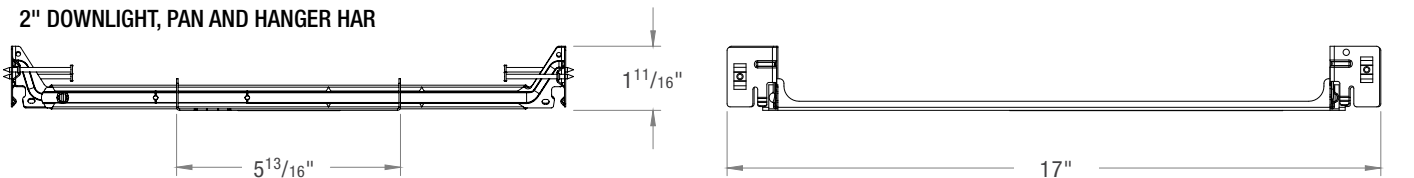

HOUSING DIMENSIONS

1" DOWNLIGHT, PAN AND HANGER HAR

1" DOWNLIGHT, FOAM BOX ENCLOSURE

2" DOWNLIGHT, PAN AND HANGER HAR

2" DOWNLIGHT, FOAM BOX ENCLOSURE

3" DOWNLIGHT, PAN AND HANGER HAR

3" DOWNLIGHT, FOAM BOX ENCLOSURE