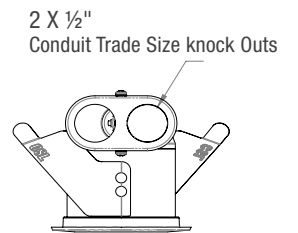

CSL

GYROSHIFT

GYROSHIFT ADJUSTABLE 1" 2" 3" LED DOWNLIGHT

PROJECT: _____

TYPE: _____

NOTE: _____

SPEC-00220 GYROSHIFT, 1" 2" 3", V-0.7, UPDATED 04/25/2024

GSD-1, GSD-2, GSD-3
(Round Trim, Square Trim)

HOUSING AND LIGHT ENGINE LINE DRAWINGS

**GSD-1
GYROSHIFT 1" ROUND**

**GSD-1
GYROSHIFT 1" SQUARE**